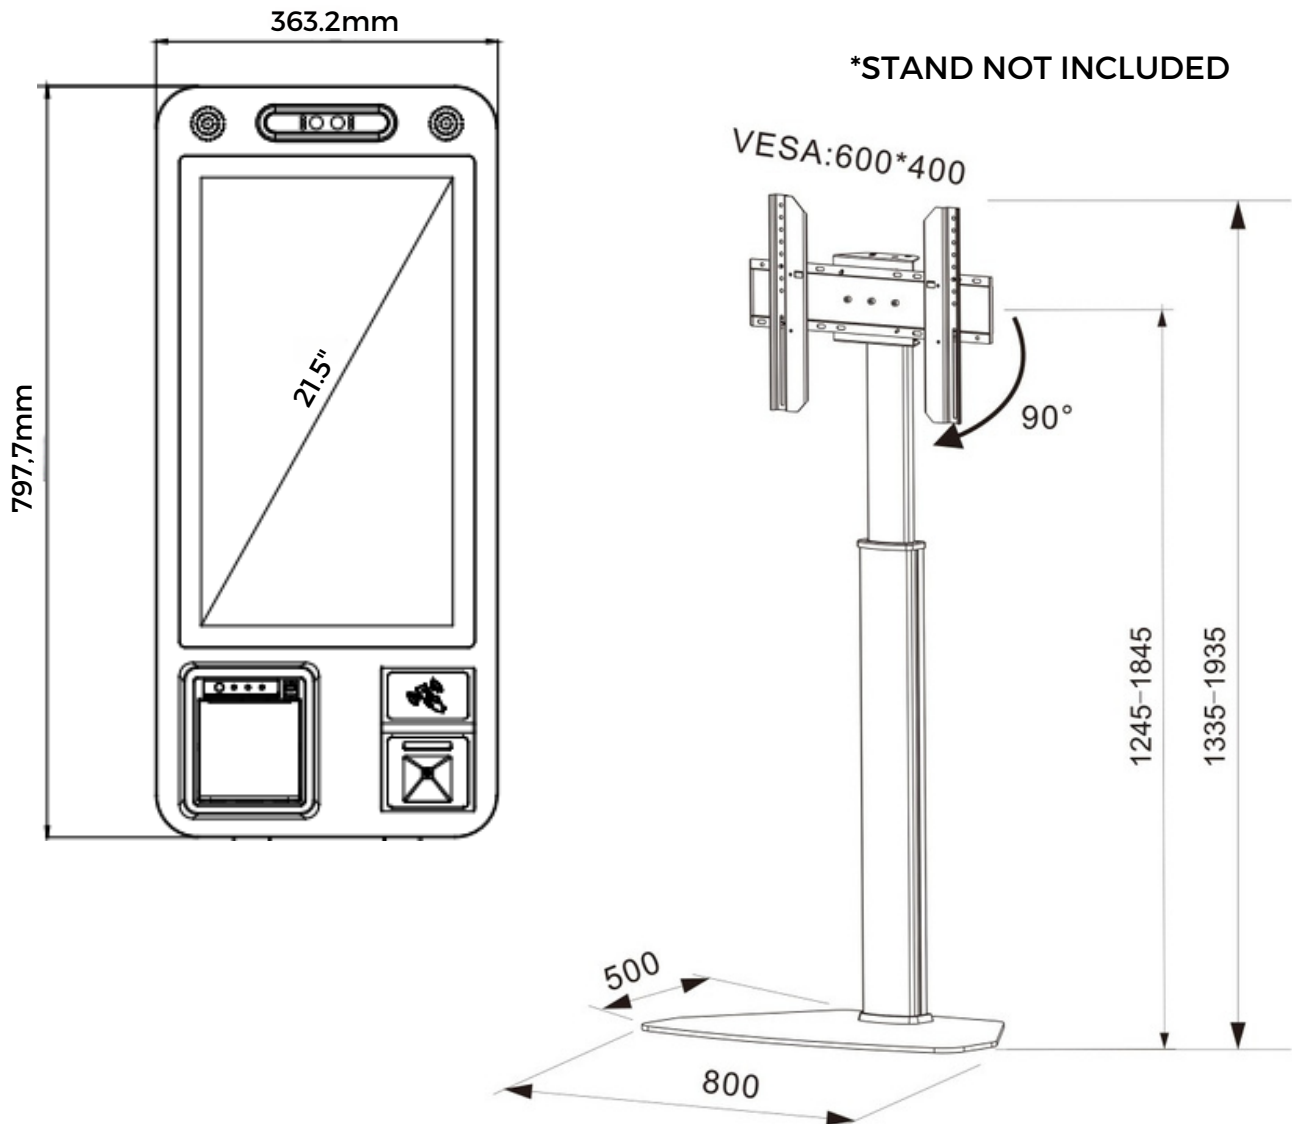

KS210

Android Kiosk

MAIN FEATURES

- Display Touch screen 21.5", 1920x1080P IPS
- Android 7 Operating System
- Pos Terminal Support
- Barcode Scanner 2D
- NFC

Supermarket

Ho.Re.Ca

Pharmacy/Medical centre

Stores

DIMENSIONS

SPECIFICATIONS

CPU: RK3568 Quad Core

MEMORY: 4GB RAM - 16GB ROM

POWER: 100-240V / 12V-5A

INTERFACE: USB x2, RJ45 LAN x1, Line in x1, MicroUSB x1, DC-IN x1

SPEAKER : Built-in Speaker 4 ohm 3W

DISPLAY: CAPACITIVE TOUCH SCREEN 21.5" (1920*1080)

COMMUNICATION: LAN, 2.4G WIFI, BLUETOOTH

Wall mount

IP54